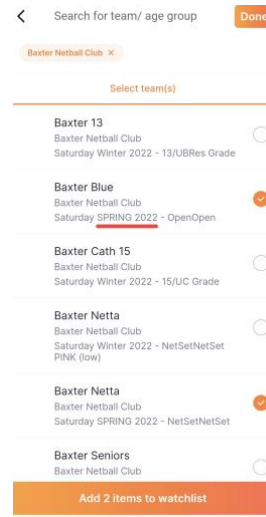

HOW TO USE THE NETBALL CONNECT APP

1. Download Netball Connect App

2. Do not create another account. Select Login.

3. Use your previously created login (for parents this will be your email)

4. Select Add a team to enable you to follow team fixture and ladders.

5. Put cursor in box and type Baxter.

6. Select Baxter Netball Club.

7. Select teams you would like to follow. Check for correct season. Select Done.

8. Toggle between teams at top when looking at draws and ladders.