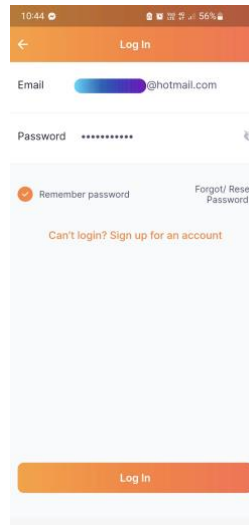

HOW TO USE THE NETBALL CONNECT APP

1. Download Netball Connect App

2. Do not create another account. Select Login.

3. Use your previously created login (for parents this will be your email)

4. Select Add a team to enable you to follow team fixture and ladders.

5. Put cursor in box and type Baxter.

6. Select Baxter Netball Club.

7. Select teams you would like to follow. Check for correct season. Select Done.

8. Toggle between teams at top when looking at draws and ladders.