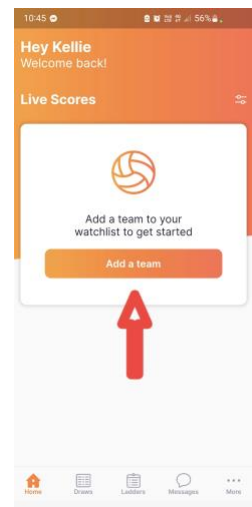

HOW TO USE THE NETBALL CONNECT APP

1. Download Netball Connect App

2. Do not create another account. Select Login.

3. Use your previously created login (for parents this will be your email)

4. Select Add a team to enable you to follow team fixture and ladders.

5. Put cursor in box and type Baxter.

6. Select Baxter Netball Club.

7. Select teams you would like to follow. Check for correct season. Select Done.

8. Toggle between teams at top when looking at draws and ladders.