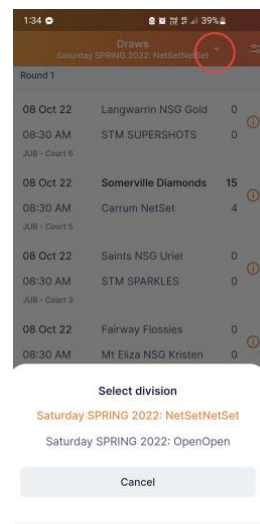

HOW TO USE THE NETBALL CONNECT APP

1. Download Netball Connect App

2. Do not create another account. Select Login.

3. Use your previously created login (for parents this will be your email)

4. Select Add a team to enable you to follow team fixture and ladders.

5. Put cursor in box and type Baxter.

6. Select Baxter Netball Club.

7. Select teams you would like to follow. Check for correct season. Select Done.

8. Toggle between teams at top when looking at draws and ladders.